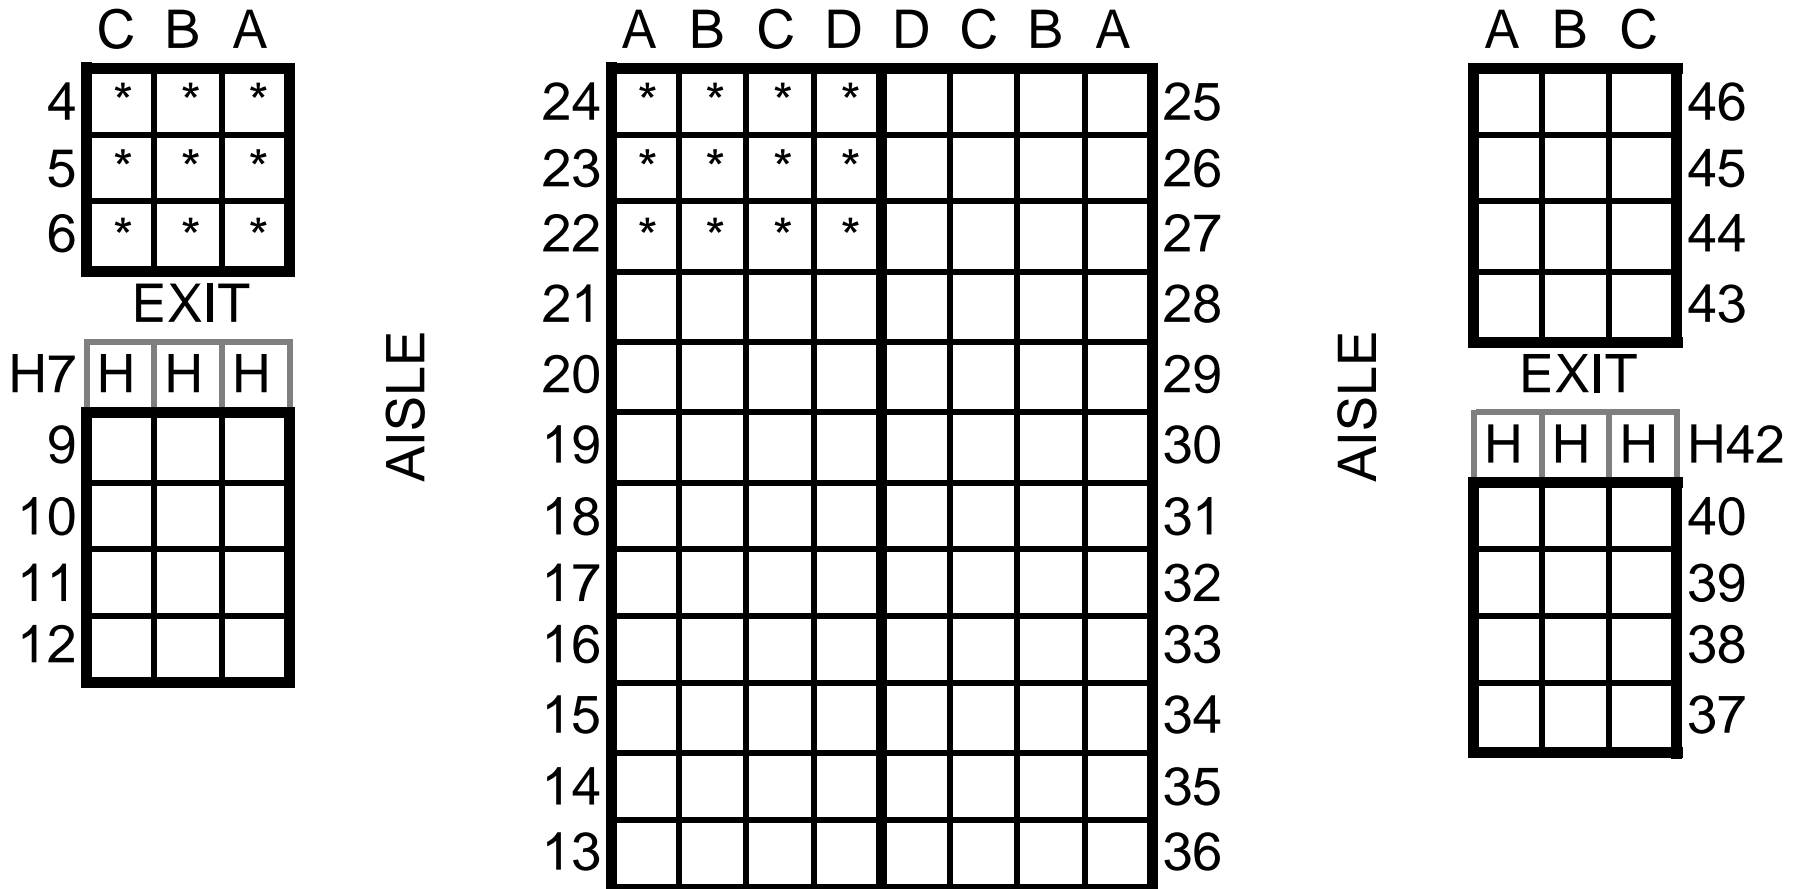

Sanford Concert Series - Seating Chart

Performance Area

"H" - Handicap Row

" * " - Seats unavailable for performances which use grand piano