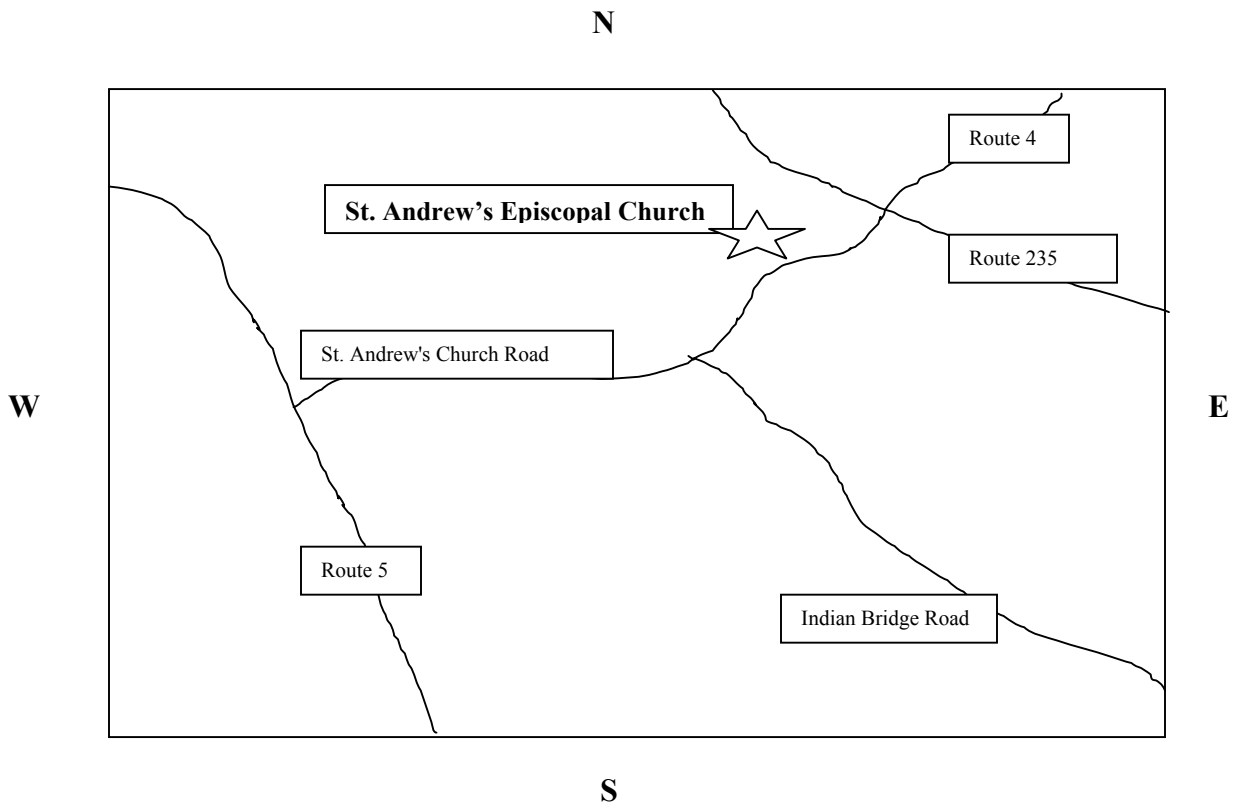

DIRECTIONS TO ST.ANDREW'S EPISCOPAL CHURCH

From Route 235:

South on Route 4 (St. Andrew's Church Road) for 1.5 miles and the church will be on the RIGHT.

From Route 4:

South on Route 4 across Route 235 - the church will be 1.5 miles on the RIGHT.

From Route 5:

North on St. Andrew's Church Road (Route 4) past Indian Bridge Road. The church is approximately 1/2 mile north of Indian Bridge Road on the LEFT.